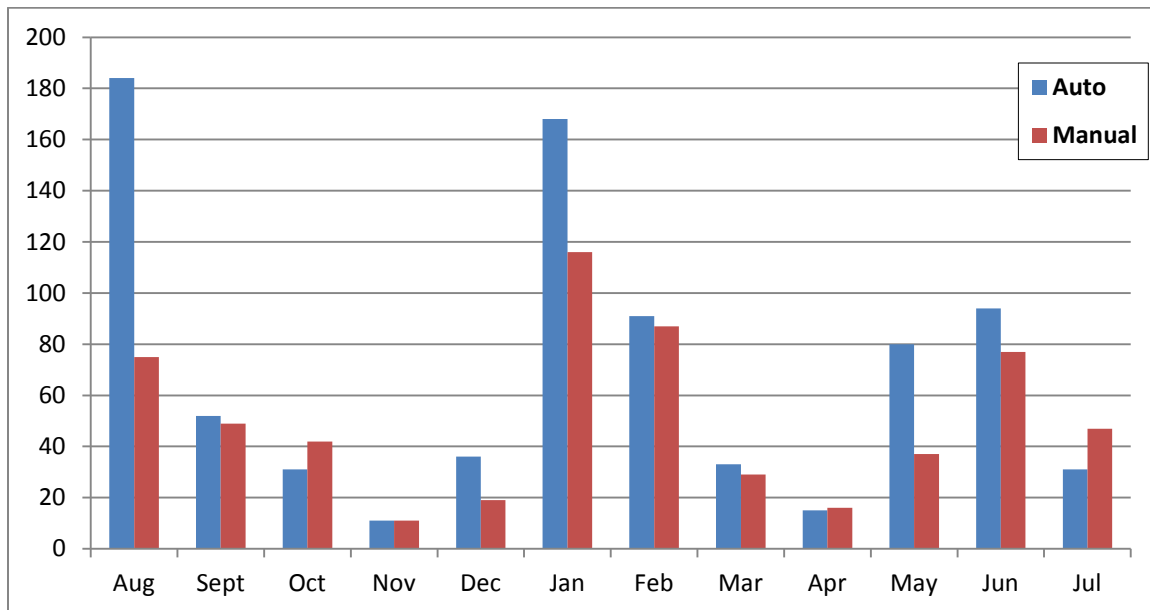

BB Assist 2010/11

Requests Submitted

Total Faculty	276	19%
Total Students	1192	81%

Responses Returned

Total Auto	921	59%
Total Students	648	41%

BB Assist 2009/10

Requests Submitted

Total Faculty	292	16%
Total Students	1569	84%

Responses Returned

Total Auto	921	59%
Total Manual	648	41%