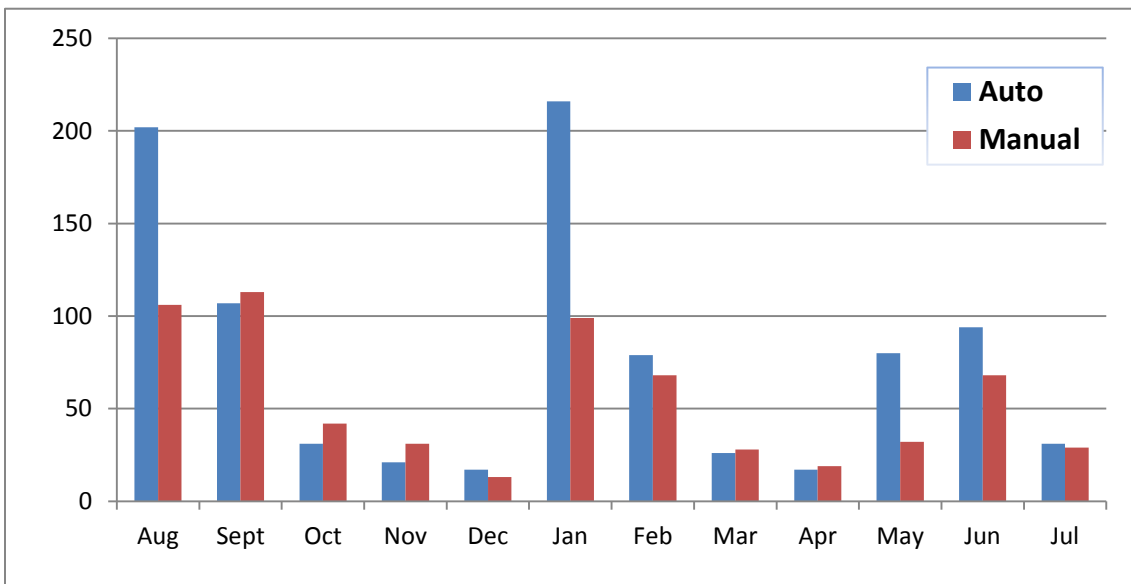

BB Assist 2010/11

Requests Submitted

Total Faculty	276	19%
Total Students	1192	81%

Responses Returned

Total Auto	921	59%
Total Students	648	41%

BB Assist 2009/10

Requests Submitted

Total Faculty	292	16%
Total Students	1569	84%

Responses Returned

Total Auto	921	59%
Total Manual	648	41%