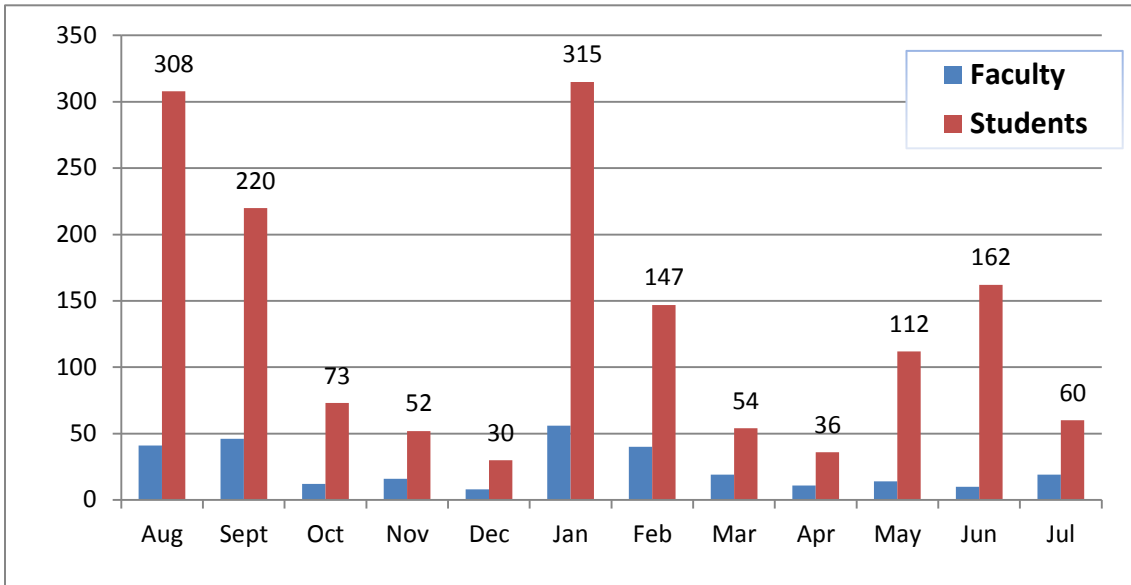

BB Assist 2010/11

Requests Submitted

Total Faculty	276	19%
Total Students	1192	81%

Responses Returned

Total Auto	921	59%
Total Students	648	41%

BB Assist 2009/10

Requests Submitted

Total Faculty	292	16%
Total Students	1569	84%

Responses Returned

Total Auto	921	59%
Total Manual	648	41%